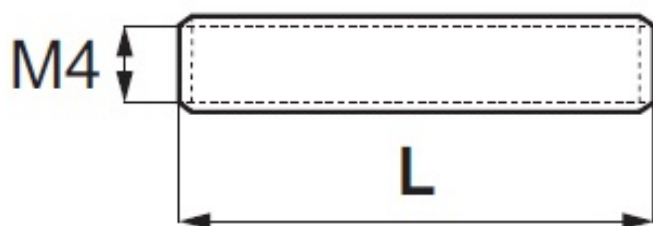

PRODUCT SHEET

Description:

Connecting Tube, $\varnothing 5 \times 30 \text{ mm}$, Inner Thread M4, Steel YZP

Item number:

11.06.701-0

Units	Box	Carton	HS Code	Barcode
Pcs.	1	4000	7318190090	 5704866014687

L = 15 mm	# 11.06.695
L = 22 mm	# 11.06.700
L = 30 mm	# 11.06.701
L = 50 mm	# 11.06.702